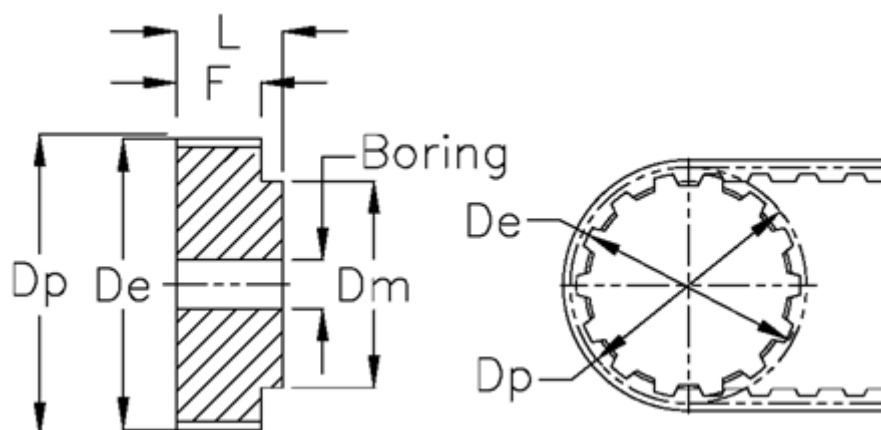

Data Sheet

Article number: 60415331048

Description: Timing Belt Pulley 31 T10 48/0

Measures

Belt width	= - 16 mm	Type = T10
De	= 150.95	Weight = 1.704
Dm	= 95	
Dp	= 152.95	
F	= 21	
L	= 31	
Pre-drilled	= 16	
Tooth number	= 48	